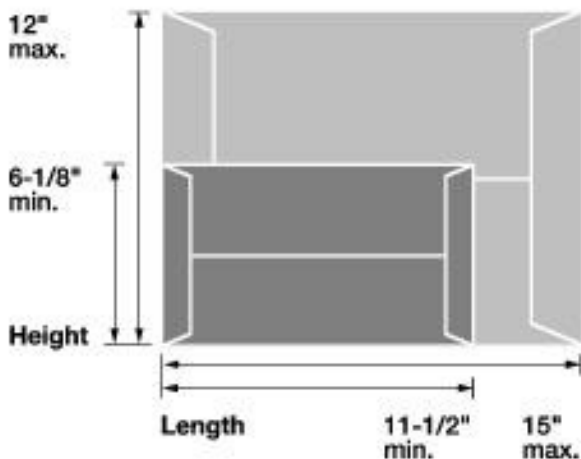

Card Dimensions

	Minimum	Maximum
Length	5 inches	6 inches <i>Note: When presorted, max Length is 9" and height is 6"</i> when mailed as a Single Piece postcard
Height	3-1/2 inches	4-1/4 inches when mailed as a Single Piece postcard
Thickness	0.007 inch	0.016 inch

Letter Dimensions

	Minimum	Maximum
Length	5 inches	11-1/2 inches
Height	3-1/2 inches	6-1/8 inches
Thickness	0.007 inch	1/4 inch

Flat Dimensions

	Minimum*	Maximum
Length	11-1/2 inches	15 inches
Height	6-1/8 inches	12 inches
Thickness	1/4 inch	3/4 inch

* Flats exceed at least one of these dimensions

Source: <http://pe.usps.gov>