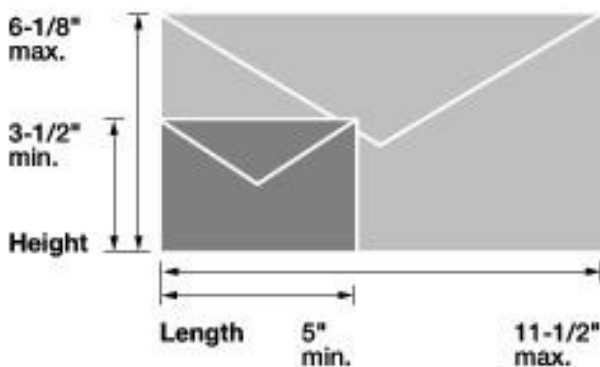

Card Dimensions

	Minimum	Maximum
Length	5 inches	6 inches <i>Note: When presorted, max Length is 9" and height is 6"</i> when mailed as a Single Piece postcard
Height	3-1/2 inches	4-1/4 inches when mailed as a Single Piece postcard
Thickness	0.007 inch	0.016 inch

Letter Dimensions

	Minimum	Maximum
Length	5 inches	11-1/2 inches
Height	3-1/2 inches	6-1/8 inches
Thickness	0.007 inch	1/4 inch

Flat Dimensions

	Minimum*	Maximum
Length	11-1/2 inches	15 inches
Height	6-1/8 inches	12 inches
Thickness	1/4 inch	3/4 inch

* Flats exceed at least one of these dimensions

Source: <http://pe.usps.gov>