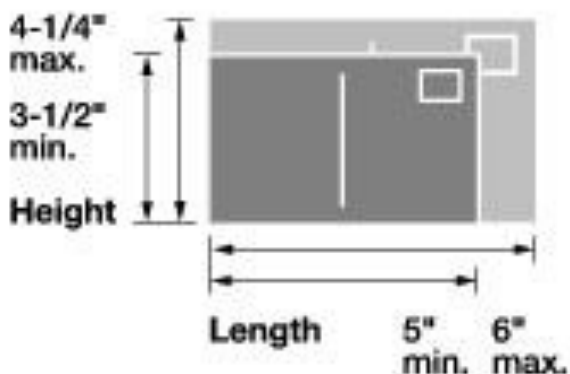

Card Dimensions

	Minimum	Maximum
Length	5 inches	6 inches <i>Note: When presorted, max Length is 9" and height is 6"</i> when mailed as a Single Piece postcard
Height	3-1/2 inches	4-1/4 inches when mailed as a Single Piece postcard
Thickness	0.007 inch	0.016 inch

Letter Dimensions

	Minimum	Maximum
Length	5 inches	11-1/2 inches
Height	3-1/2 inches	6-1/8 inches
Thickness	0.007 inch	1/4 inch

Flat Dimensions

	Minimum*	Maximum
Length	11-1/2 inches	15 inches
Height	6-1/8 inches	12 inches
Thickness	1/4 inch	3/4 inch

* Flats exceed at least one of these dimensions

Source: <http://pe.usps.gov>